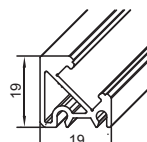

Strisce con 300 LED 3528
Strip with 300 LED 3528

----- 12 V ----- Cod. 5021 (IP20) 5029 (IP64) 5022 (IP67)
----- 24 V ----- Cod. 5088 (IP20) 5089 (IP64) 5090 (IP67)

CA = 210-260 lm
CO = 220-280 lm
FR = 240-300 lm
R = 50-60 lm
G = 80-100 lm
B = 30-42 lm

↔ 10-11 mm
W 72

Strisce con 600 LED 3528
Strip with 600 LED 3528

----- 12 V ----- Cod. 5027 (IP20) 5030 (IP64) 5028 (IP67)
----- 24 V ----- Cod. 5025 (IP20) 5031 (IP64) 5026 (IP67)

CA = 420-520 lm
CO = 440-560 lm
FR = 480-600 lm
R = 100-120 lm
G = 160-200 lm
B = 60-84 lm

↔ 8-9 mm
W 48

----- 2700 K ----- Cod. 5027/2007K
2007K = 500 lm

Strisce con 300 LED 5050
Strip with 300 LED 5050

----- 12 V ----- Cod. 5032 (IP20) 5033 (IP64) 5034 (IP67)
----- 24 V ----- Cod. 5082 (IP20) 5083 (IP64) 5084 (IP67)

CA = 850-1000 lm
CO = 870-1020 lm
FR = 900-1050 lm
R = 150-180 lm
G = 240-300 lm
B = 90-126 lm

↔ 10-11 mm
W 72

----- 2700 K ----- Cod. 5032/2007K
2007K = 900 lm

Strisce con 300 LED 3014 high power
Strip with 300 LED 3014 high power

----- 12 V ----- Cod. 5094 (IP20) 5096 (IP64) 5098 (IP67)

CA = 480-520 lm
CO = 490-530 lm
FR = 500-550 lm

↔ 6-9 mm
W 36

Strisce con 600 LED 3014 high power
Strip with 600 LED 3014 high power

----- 12 V ----- Cod. 5095 (IP20) 5097 (IP64) 5099 (IP67)

CA = 960-1040 lm
CO = 980-1070 lm
FR = 1000-1100 lm

↔ 8-11 mm
W 72

Super High Power con 600 LED 2835
Super High Power strip with 600 LED 2835

----- 24 V ----- Cod. 5107 (IP20)

CA = 3200 lm
CO = 3200 lm
FR = 3200 lm

↔ 10 mm
W 96
W/m 38,5

Super High Power con 1020 LED 3014
Super High Power strip with 1020 LED 3014

----- 24 V ----- Cod. 5105 (IP20)

CA = 1680 lm
CO = 1720 lm
FR = 1800 lm

↔ 10 mm
W 125
W/m 25

Super High Power con 1200 LED 3528
Super High Power strip with 1200 LED 3528

----- 24 V ----- Cod. 5100 (IP20) 5101 (IP64)
----- 2700 K ----- Cod. 5100/2007K

CA = 1050-1150 lm
CO = 1070-1170 lm
FR = 1100-1200 lm
2007K = 1050 lm

↔ 10 mm
W 96
W/m 19,2