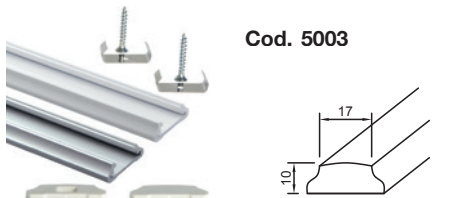

↔ 12-13 mm
W 78

Interruttore touch per strisce a LED
Touch switch for LED strips

Cod. 5001

Profilo esterno in alluminio
External aluminum profile

Cod. 5002

Profilo esterno in alluminio
External aluminum profile