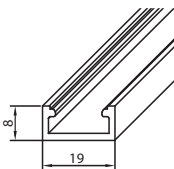

↔ 12-13 mm
W 78

Interruttore touch per strisce a LED
Touch switch for LED strips

Cod. 5001

Profilo esterno in alluminio
External aluminum profile

Cod. 5002

Profilo esterno in alluminio
External aluminum profile