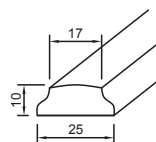

Strisce con 300 LED 3528
Strip with 300 LED 3528

----- 12 V ----- Cod. 5021 (IP20) 5029 (IP64) 5022 (IP67)
----- 24 V ----- Cod. 5088 (IP20) 5089 (IP64) 5090 (IP67)

CA = 210-260 lm
CO = 220-280 lm
FR = 240-300 lm
R = 50-60 lm
G = 80-100 lm
B = 30-42 lm

↔ 10-11 mm
W 72

Strisce con 600 LED 3528
Strip with 600 LED 3528

----- 12 V ----- Cod. 5027 (IP20) 5030 (IP64) 5028 (IP67)
----- 24 V ----- Cod. 5025 (IP20) 5031 (IP64) 5026 (IP67)

CA = 420-520 lm
CO = 440-560 lm
FR = 480-600 lm
R = 100-120 lm
G = 160-200 lm
B = 60-84 lm

↔ 8-9 mm
W 48

----- 2700 K ----- Cod. 5027/2007K
2007K = 500 lm

Strisce con 300 LED 5050
Strip with 300 LED 5050

----- 12 V ----- Cod. 5032 (IP20) 5033 (IP64) 5034 (IP67)
----- 24 V ----- Cod. 5082 (IP20) 5083 (IP64) 5084 (IP67)

CA = 850-1000 lm
CO = 870-1020 lm
FR = 900-1050 lm
R = 150-180 lm
G = 240-300 lm
B = 90-126 lm

↔ 10-11 mm
W 72

----- 2700 K ----- Cod. 5032/2007K
2007K = 900 lm

Strisce con 300 LED 3014 high power
Strip with 300 LED 3014 high power

----- 12 V ----- Cod. 5094 (IP20) 5096 (IP64) 5098 (IP67)

CA = 480-520 lm
CO = 490-530 lm
FR = 500-550 lm

↔ 6-9 mm
W 36

Strisce con 600 LED 3014 high power
Strip with 600 LED 3014 high power

----- 12 V ----- Cod. 5095 (IP20) 5097 (IP64) 5099 (IP67)

CA = 960-1040 lm
CO = 980-1070 lm
FR = 1000-1100 lm

↔ 8-11 mm
W 72

Super High Power con 600 LED 2835
Super High Power strip with 600 LED 2835

----- 24 V ----- Cod. 5107 (IP20)

CA = 3200 lm
CO = 3200 lm
FR = 3200 lm

↔ 10 mm
W 96
W/m 38,5

Super High Power con 1020 LED 3014
Super High Power strip with 1020 LED 3014

----- 24 V ----- Cod. 5105 (IP20)

CA = 1680 lm
CO = 1720 lm
FR = 1800 lm

↔ 10 mm
W 125
W/m 25

Super High Power con 1200 LED 3528
Super High Power strip with 1200 LED 3528

----- 24 V ----- Cod. 5100 (IP20) 5101 (IP64)
----- 2700 K ----- Cod. 5100/2007K

CA = 1050-1150 lm
CO = 1070-1170 lm
FR = 1100-1200 lm
2007K = 1050 lm

↔ 10 mm
W 96
W/m 19,2