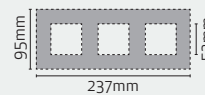

- ① ● Cod. 15.113.ML ● Cod. 15.113.VL
  ● Cod. 15.113.SM ● Cod. 15.113.CL
  ● Cod. 15.113.BL