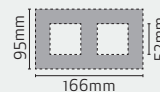

② ● **Cod. 15.312.WG** ● **Cod. 15.312.CG**

③ ● **Cod. 15.212.EB** ● **Cod. 15.212.EC**