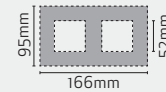

- ① ● Cod. 15.111.ML ● Cod. 15.111.VL
  ● Cod. 15.111.SM ● Cod. 15.111.CL
  ● Cod. 15.111.BL

- ① ● Cod. 15.112.ML ● Cod. 15.112.VL
  ● Cod. 15.112.SM ● Cod. 15.112.CL
  ● Cod. 15.112.BL