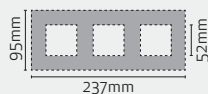

② ● **Cod. 15.313.WG** ● **Cod. 15.313.CG**

③ ● **Cod. 15.213.EB** ● **Cod. 15.213.EC**