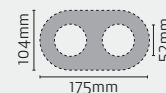

- ① ● Cod. 23.322.WG ● Cod. 23.322.WN
  ● Cod. 23.322.DG

- ② ○ Cod. 23.422.PR